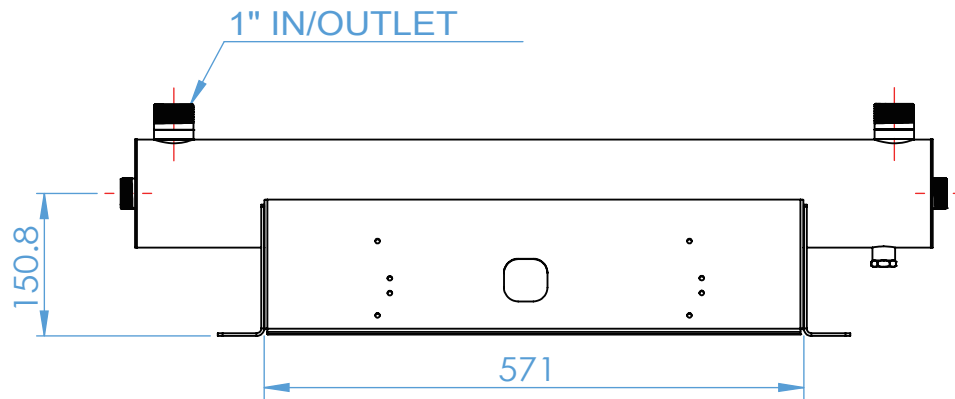

	MODEL	UV24GPM-HTM	SCALE	1 : 8
	MATERIAL	SUS 304	UNIT	mm
	SURFACEL		VERSION	A
	DATE		DARWING NO.	

AQUA PRO [®]	MODEL	UV24GPM-HT	SCALE	1 : 8
	MATERIAL	SUS 304	UNIT	mm
	SURFACEL		VERSION	A
	DATE		DARWING NO.	

AQUA PRO [®]	MODEL	UV24GPM-H	SCALE	1 : 8
	MATERIAL	SUS 304	UNIT	mm
	SURFACEL		VERSION	A
	DATE		DARWING NO.	

CONTROL BOX : W220 x D183 x H302 mm

UV CHAMBER DIA. 114 mm
OVERALL HEIGHT 1145 mm

UV-24GPM-VTM