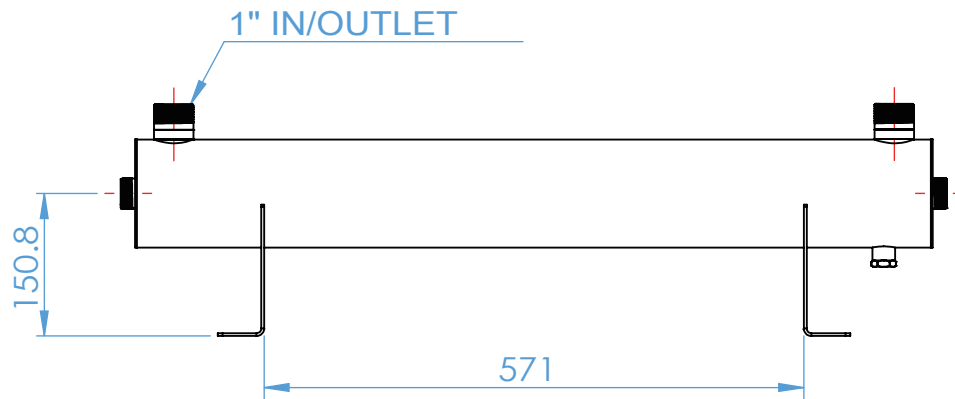

	MODEL	UV24GPM-HTM	SCALE	1 : 8
	MATERIAL	SUS 304	UNIT	mm
	SURFACEL		VERSION	A
	DATE		DARWING NO.	

AQUA PRO [®]	MODEL	UV24GPM-HT	SCALE	1 : 8
	MATERIAL	SUS 304	UNIT	mm
	SURFACEL		VERSION	A
	DATE		DARWING NO.	

AQUA PRO [®]	MODEL	UV24GPM-H	SCALE	1 : 8
	MATERIAL	SUS 304	UNIT	mm
	SURFACEL		VERSION	A
	DATE		DARWING NO.	

CONTROL BOX : W220 x D183 x H302 mm

UV CHAMBER DIA. 114 mm
OVERALL HEIGHT 1145 mm

UV-24GPM-VTM