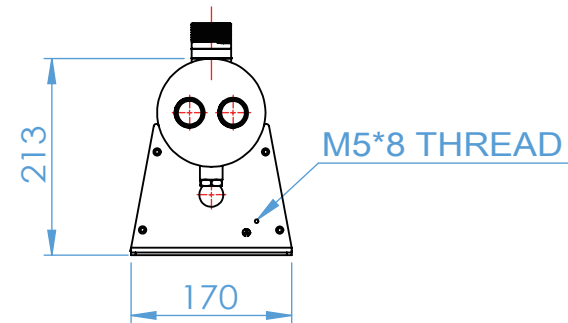

	MODEL	UV24GPM-HTM	SCALE	1 : 8
	MATERIAL	SUS 304	UNIT	mm
	SURFACEL		VERSION	A
	DATE		DARWING NO.	

AQUA PRO [®]	MODEL	UV24GPM-HT	SCALE	1 : 8
	MATERIAL	SUS 304	UNIT	mm
	SURFACEL		VERSION	A
	DATE		DARWING NO.	

AQUA PRO [®]	MODEL	UV24GPM-H	SCALE	1 : 8
	MATERIAL	SUS 304	UNIT	mm
	SURFACEL		VERSION	A
	DATE		DARWING NO.	

CONTROL BOX : W220 x D183 x H302 mm

UV CHAMBER DIA. 114 mm
OVERALL HEIGHT 1145 mm

UV-24GPM-VTM