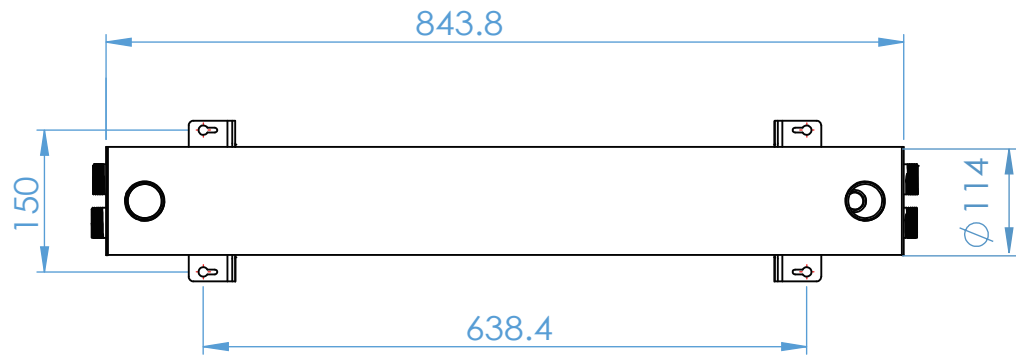

	MODEL	UV24GPM-HTM	SCALE	1 : 8
	MATERIAL	SUS 304	UNIT	mm
	SURFACEL		VERSION	A
	DATE		DARWING NO.	

AQUA PRO [®]	MODEL	UV24GPM-HT	SCALE	1 : 8
	MATERIAL	SUS 304	UNIT	mm
	SURFACEL		VERSION	A
	DATE		DARWING NO.	

AQUA PRO [®]	MODEL	UV24GPM-H	SCALE	1 : 8
	MATERIAL	SUS 304	UNIT	mm
	SURFACEL		VERSION	A
	DATE		DARWING NO.	

CONTROL BOX : W220 x D183 x H302 mm

UV CHAMBER DIA. 114 mm
OVERALL HEIGHT 1145 mm

UV-24GPM-VTM