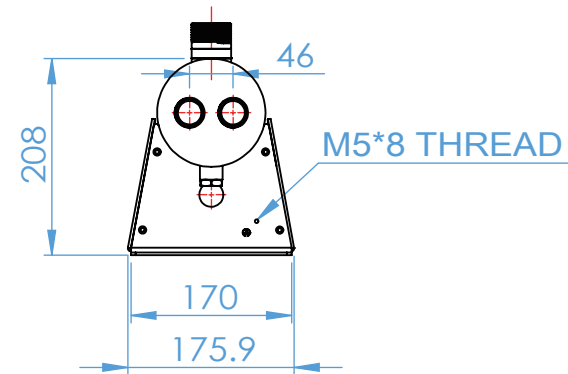

	MODEL	UV24GPM-HTM	SCALE	1 : 8
	MATERIAL	SUS 304	UNIT	mm
	SURFACEL		VERSION	A
	DATE		DARWING NO.	

AQUA PRO [®]	MODEL	UV24GPM-HT	SCALE	1 : 8
	MATERIAL	SUS 304	UNIT	mm
	SURFACEL		VERSION	A
	DATE		DARWING NO.	

AQUA PRO [®]	MODEL	UV24GPM-H	SCALE	1 : 8
	MATERIAL	SUS 304	UNIT	mm
	SURFACEL		VERSION	A
	DATE		DARWING NO.	

CONTROL BOX : W220 x D183 x H302 mm

UV CHAMBER DIA. 114 mm
OVERALL HEIGHT 1145 mm

UV-24GPM-VTM