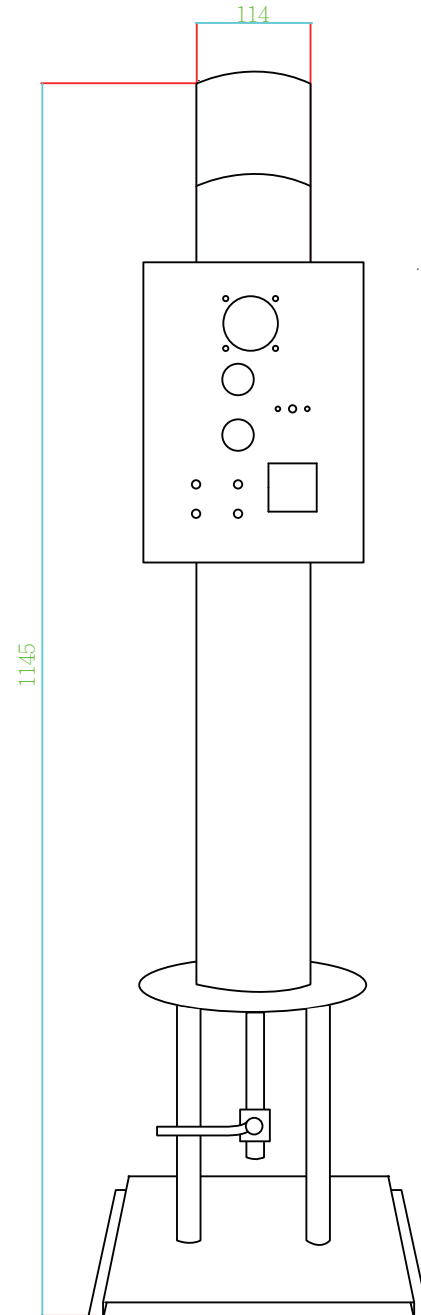

	MODEL	UV24GPM-HTM	SCALE	1 : 8
	MATERIAL	SUS 304	UNIT	mm
	SURFACEL		VERSION	A
	DATE		DARWING NO.	

AQUA PRO [®]	MODEL	UV24GPM-HT	SCALE	1 : 8
	MATERIAL	SUS 304	UNIT	mm
	SURFACEL		VERSION	A
	DATE		DARWING NO.	

AQUA PRO [®]	MODEL	UV24GPM-H	SCALE	1 : 8
	MATERIAL	SUS 304	UNIT	mm
	SURFACEL		VERSION	A
	DATE		DARWING NO.	

CONTROL BOX : W220 x D183 x H302 mm

UV CHAMBER DIA. 114 mm
OVERALL HEIGHT 1145 mm

UV-24GPM-VTM