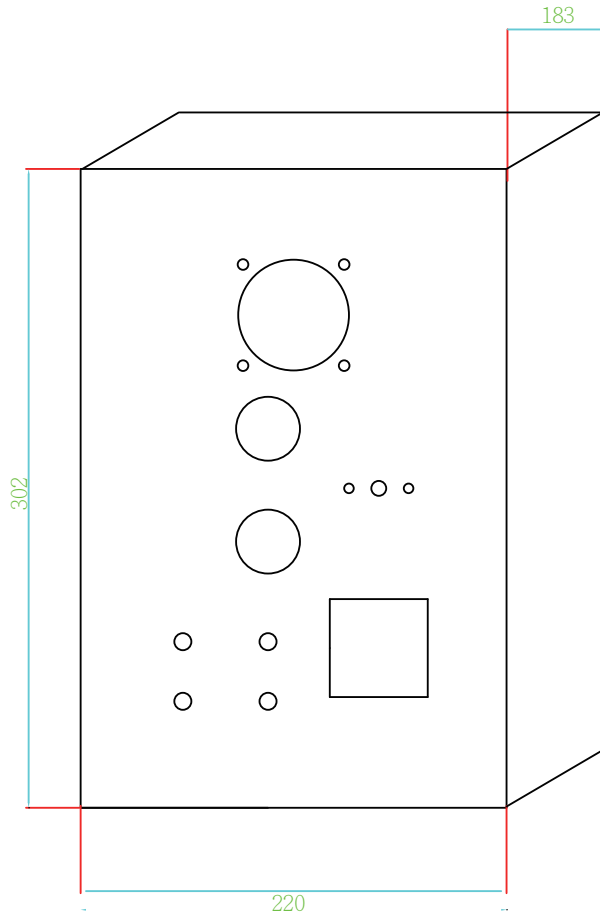

	MODEL	UV24GPM-HTM	SCALE	1 : 8
	MATERIAL	SUS 304	UNIT	mm
	SURFACEL		VERSION	A
	DATE		DARWING NO.	

AQUA PRO [®]	MODEL	UV24GPM-HT	SCALE	1 : 8
	MATERIAL	SUS 304	UNIT	mm
	SURFACEL		VERSION	A
	DATE		DARWING NO.	

AQUA PRO [®]	MODEL	UV24GPM-H	SCALE	1 : 8
	MATERIAL	SUS 304	UNIT	mm
	SURFACEL		VERSION	A
	DATE		DARWING NO.	

CONTROL BOX : W220 x D183 x H302 mm

UV CHAMBER DIA. 114 mm
OVERALL HEIGHT 1145 mm

UV-24GPM-VTM