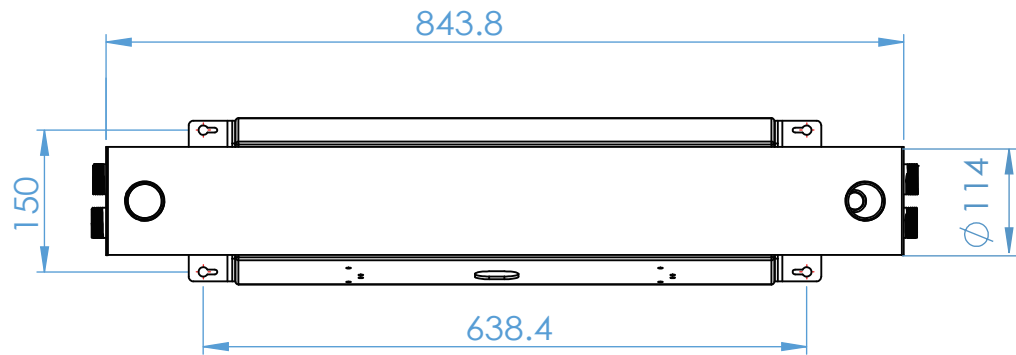

	MODEL	UV24GPM-HTM	SCALE	1 : 8
	MATERIAL	SUS 304	UNIT	mm
	SURFACEL		VERSION	A
	DATE		DARWING NO.	

AQUA PRO [®]	MODEL	UV24GPM-HT	SCALE	1 : 8
	MATERIAL	SUS 304	UNIT	mm
	SURFACEL		VERSION	A
	DATE		DARWING NO.	

AQUA PRO [®]	MODEL	UV24GPM-H	SCALE	1 : 8
	MATERIAL	SUS 304	UNIT	mm
	SURFACEL		VERSION	A
	DATE		DARWING NO.	

CONTROL BOX : W220 x D183 x H302 mm

UV CHAMBER DIA. 114 mm
OVERALL HEIGHT 1145 mm

UV-24GPM-VTM