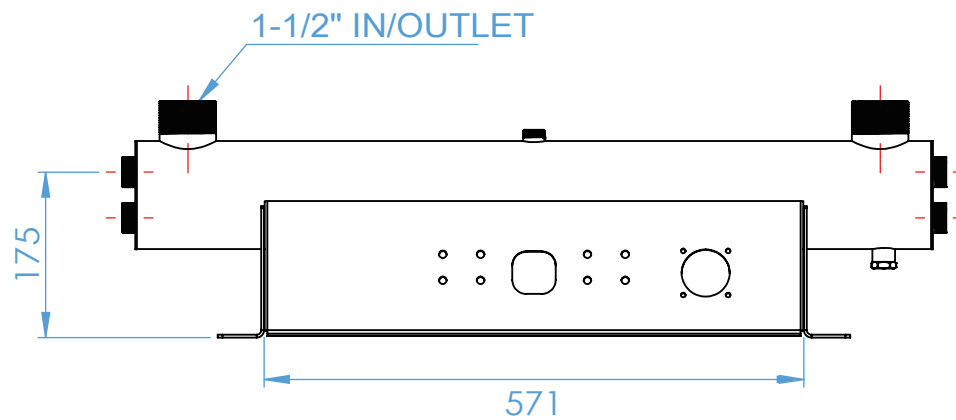

AQUA PRO [®]	MODEL	UV48GPM-HT	SCALE	1 : 8
	MATERIAL	SUS 304	UNIT	mm
	SURFACEL		VERSION	A
	DATE		DARWING NO.	

AQUA PRO®	MODEL	UV48GPM-HTM	SCALE	1 : 8
	MATERIAL	SUS 304	UNIT	mm
	SURFACEL		VERSION	A
	DATE		DARWING NO.	

CONTROL BOX : W300 x D182 x H403 mm

UV CHAMBER DIA. 114 mm
OVERALL HEIGHT 1149 mm

UV-48GPM-VTM