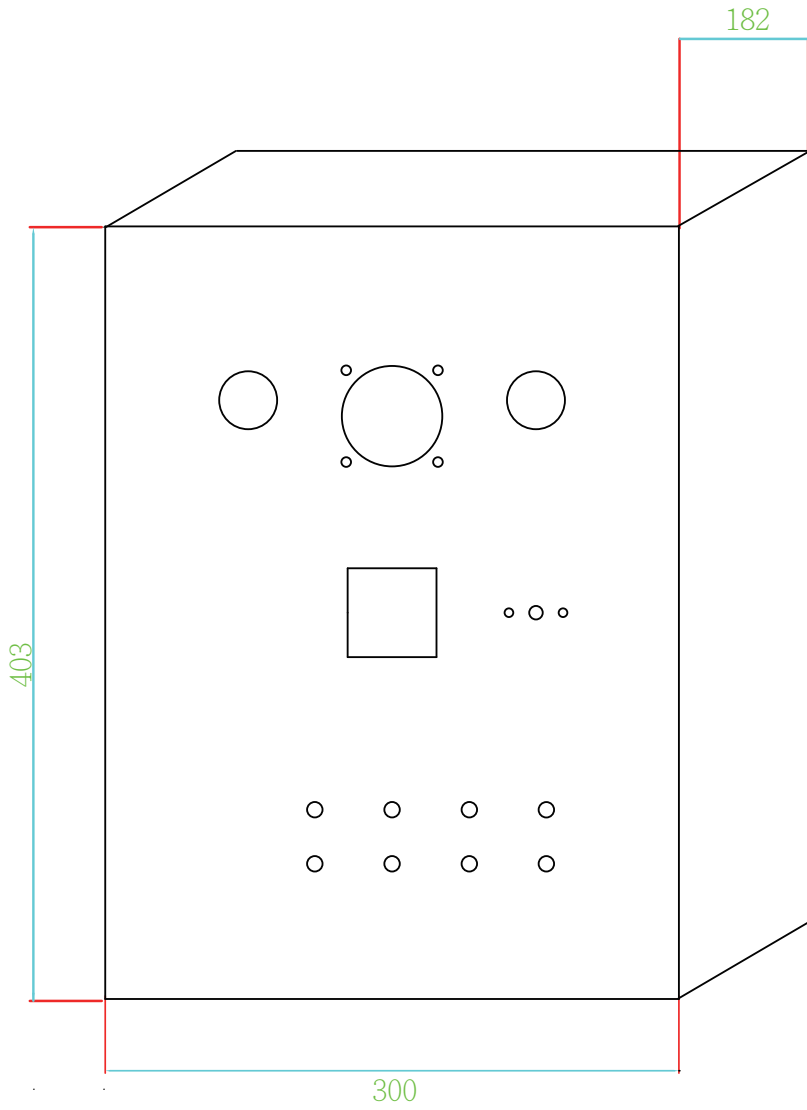

AQUA PRO [®]	MODEL	UV48GPM-HT	SCALE	1 : 8
	MATERIAL	SUS 304	UNIT	mm
	SURFACEL		VERSION	A
	DATE		DARWING NO.	

AQUA PRO®	MODEL	UV48GPM-HTM	SCALE	1 : 8
	MATERIAL	SUS 304	UNIT	mm
	SURFACEL		VERSION	A
	DATE		DARWING NO.	

CONTROL BOX : W300 x D182 x H403 mm

UV CHAMBER DIA. 114 mm
OVERALL HEIGHT 1149 mm

UV-48GPM-VTM