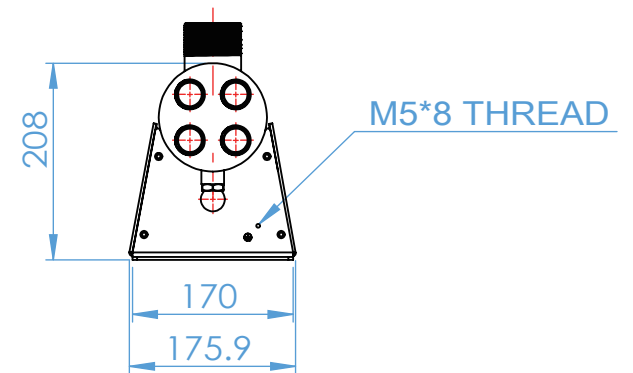

AQUA PRO [®]	MODEL	UV48GPM-HT	SCALE	1 : 8
	MATERIAL	SUS 304	UNIT	mm
	SURFACEL		VERSION	A
	DATE		DARWING NO.	

AQUA PRO®	MODEL	UV48GPM-HTM	SCALE	1 : 8
	MATERIAL	SUS 304	UNIT	mm
	SURFACEL		VERSION	A
	DATE		DARWING NO.	

CONTROL BOX : W300 x D182 x H403 mm

UV CHAMBER DIA. 114 mm
OVERALL HEIGHT 1149 mm

UV-48GPM-VTM