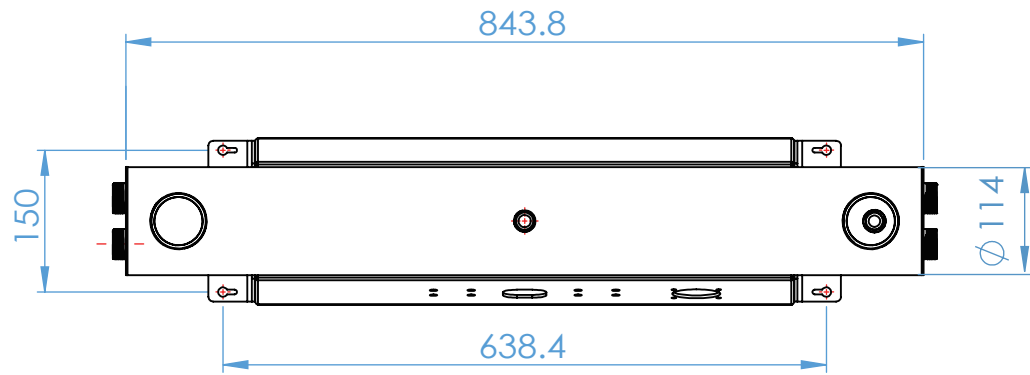

AQUA PRO [®]	MODEL	UV48GPM-HT	SCALE	1 : 8
	MATERIAL	SUS 304	UNIT	mm
	SURFACEL		VERSION	A
	DATE		DARWING NO.	

AQUA PRO®	MODEL	UV48GPM-HTM	SCALE	1 : 8
	MATERIAL	SUS 304	UNIT	mm
	SURFACEL		VERSION	A
	DATE		DARWING NO.	

CONTROL BOX : W300 x D182 x H403 mm

UV CHAMBER DIA. 114 mm
OVERALL HEIGHT 1149 mm

UV-48GPM-VTM