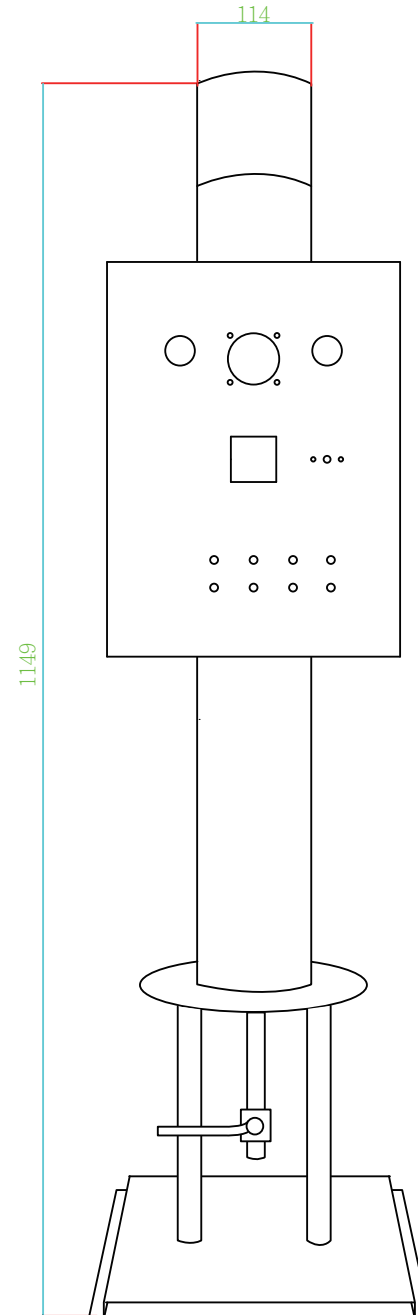

AQUA PRO [®]	MODEL	UV48GPM-HT	SCALE	1 : 8
	MATERIAL	SUS 304	UNIT	mm
	SURFACEL		VERSION	A
	DATE		DARWING NO.	

AQUA PRO®	MODEL	UV48GPM-HTM	SCALE	1 : 8
	MATERIAL	SUS 304	UNIT	mm
	SURFACEL		VERSION	A
	DATE		DARWING NO.	

CONTROL BOX : W300 x D182 x H403 mm

UV CHAMBER DIA. 114 mm
OVERALL HEIGHT 1149 mm

UV-48GPM-VTM